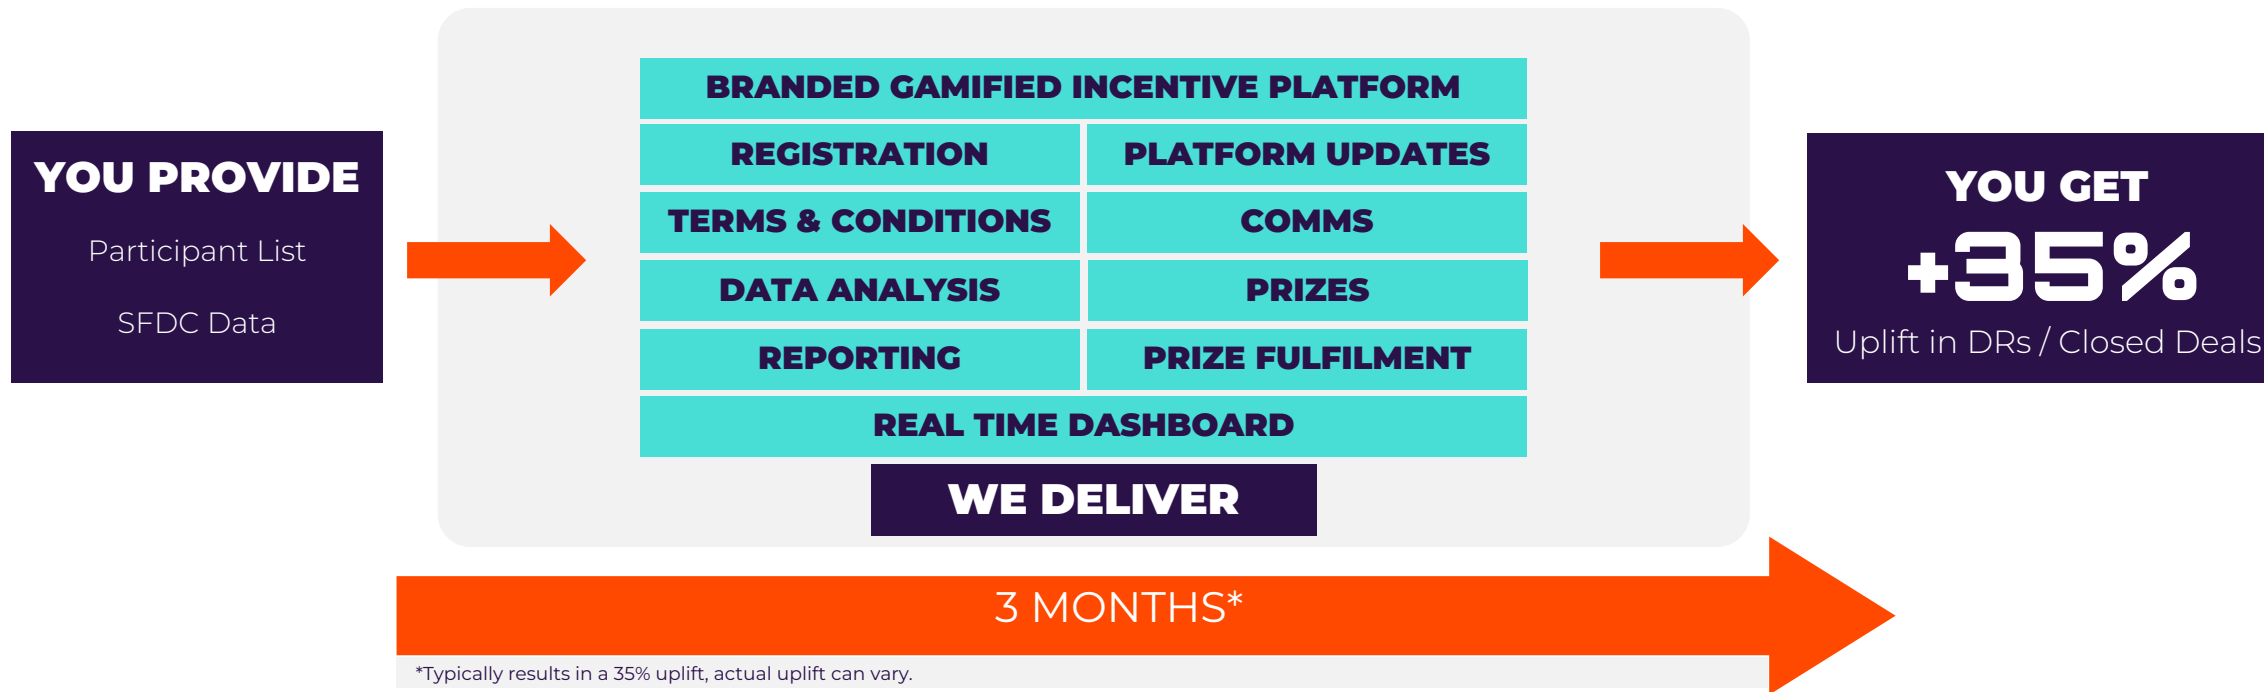

Incentive in a **BOX** !!

BUILD PIPELINE | ACCELERATE SALES

 AI AND AUTOMATION	 BATTLE CARDS	 BLOG WRITING	 BRANDED MERCHANDISE	 CAMPAIGN IN A BOX	 CASE STUDIES	 CHANNEL INCENTIVES	 CHANNEL MARKETING
 CONTENT MARKETING	 CONTENT SEO	 CRM	 CUSTOM APPS	 DATA ANALYTICS	 DATASHEETS	 DIGITAL MARKETING	 EMAIL MARKETING
 EVENT SUPPORT	 GOOGLE ADS	 GRAPHIC DESIGN	 HUBSPOT	 INCENTIVE GAMIFICATION	 INFOGRAPHICS	 LANDING PAGES	 LEAFLET / FLYERS
 LINKEDIN ADS	 LINKEDIN CAROUSELS	 MARKETING CONSULTANCY	 MARKETING STRATEGY	 PARTNER CAMPAIGNS	 PARTNER PORTALS	 POWERPOINT	 PR
 REMARKETING	 REPORTING & INSIGHTS	 RESEARCH	 SEM	 SEO 2.0	 SOCIAL POSTS	 THOUGHT LEADERSHIP	 TRANSLATIONS
	 VIDEO	 VIRTUAL ESCAPE ROOMS	 WEBSITE BUILDS	 WEBSITE SEO	 WHITEPAPERS		